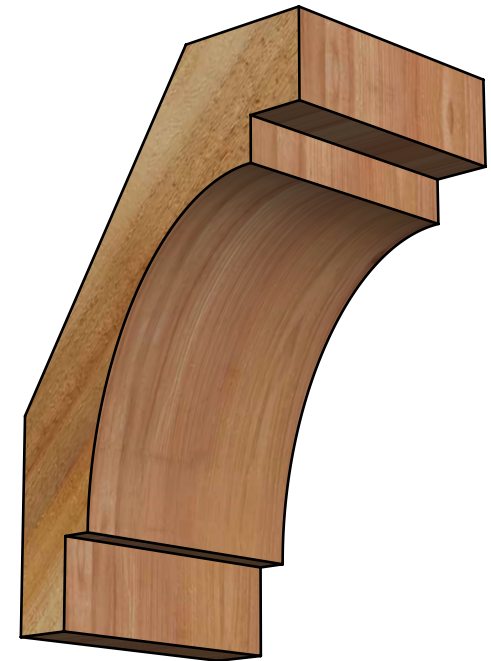

BRC06X08X12MRC00RWR

6"W X 8"D X 12"H MERCED ROUGH SAWN BRACE, WESTERN RED CEDAR

SIDE

FRONT

EKENA MILLWORK
 2300 WEST MAIN ST.
 CLARKSVILLE, TX 75426
 TOLL FREE: 866-607-0453
 WWW.EKENAMILLWORK.COM

NOTES

1. INSTALLATION TO BE COMPLETED IN ACCORDANCE WITH MANUFACTURER'S SPECIFICATIONS.
2. DRAWING MAY NOT BE TO SCALE
3. THIS DRAWING IS INTENDED FOR DESIGN AND PLANNING PURPOSES ONLY.
4. ALL INFORMATION CONTAINED HEREIN WAS CURRENT AT THE TIME OF DEVELOPMENT BUT MUST BE REVIEWED AND APPROVED BY THE PRODUCT MANUFACTURER TO BE CONSIDERED ACCURATE.
5. PRODUCTS ARE NOT KILN DRIED. THIS ITEM IS UNIQUE AND WILL CONTAIN THE NATURAL VARIATIONS THAT THE WOOD SPECIES OFFERS. THIS MAY RESULT IN VARIATIONS UP TO 1/4"