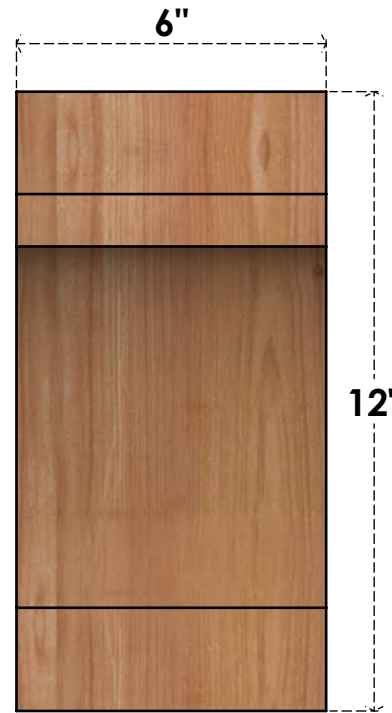

BRC06X08X12MRC00RWR

6"W X 8"D X 12"H MERCED ROUGH SAWN BRACE, WESTERN RED CEDAR

SIDE

FRONT

EKENA MILLWORK
 2300 WEST MAIN ST.
 CLARKSVILLE, TX 75426
 TOLL FREE: 866-607-0453
 WWW.EKENAMILLWORK.COM

NOTES

1. INSTALLATION TO BE COMPLETED IN ACCORDANCE WITH MANUFACTURER'S SPECIFICATIONS.
2. DRAWING MAY NOT BE TO SCALE
3. THIS DRAWING IS INTENDED FOR DESIGN AND PLANNING PURPOSES ONLY.
4. ALL INFORMATION CONTAINED HEREIN WAS CURRENT AT THE TIME OF DEVELOPMENT BUT MUST BE REVIEWED AND APPROVED BY THE PRODUCT MANUFACTURER TO BE CONSIDERED ACCURATE.
5. PRODUCTS ARE NOT KILN DRIED. THIS ITEM IS UNIQUE AND WILL CONTAIN THE NATURAL VARIATIONS THAT THE WOOD SPECIES OFFERS. THIS MAY RESULT IN VARIATIONS UP TO 1/4"