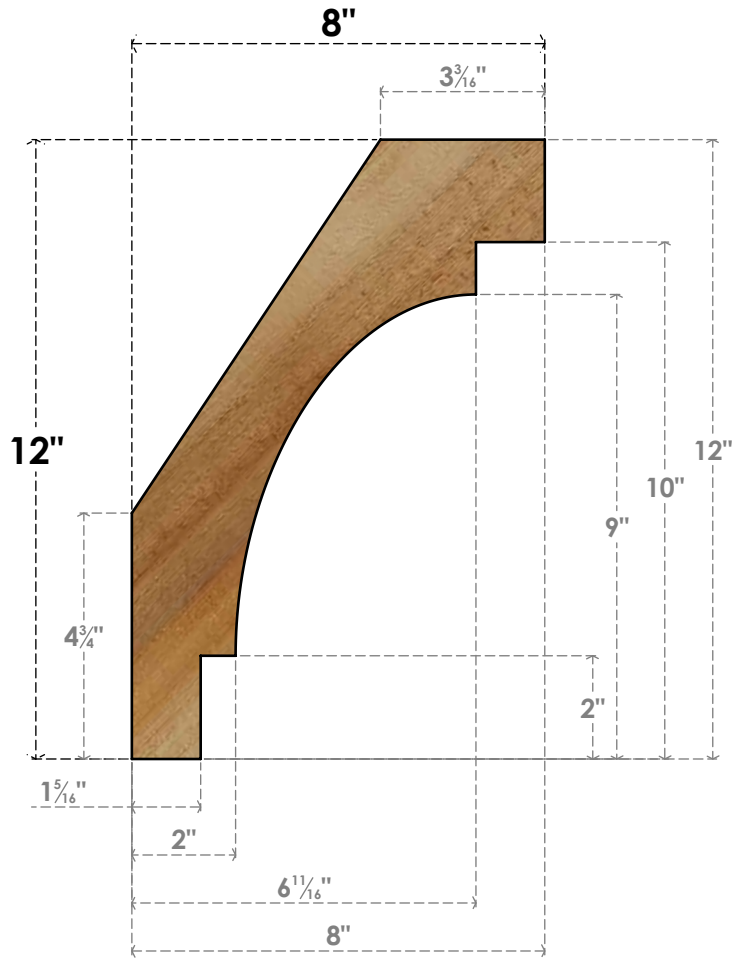

BRC06X08X12MRC00RWR

6"W X 8"D X 12"H MERCED ROUGH SAWN BRACE, WESTERN RED CEDAR

SIDE

FRONT

EKENA MILLWORK
 2300 WEST MAIN ST.
 CLARKSVILLE, TX 75426
 TOLL FREE: 866-607-0453
 WWW.EKENAMILLWORK.COM

NOTES

1. INSTALLATION TO BE COMPLETED IN ACCORDANCE WITH MANUFACTURER'S SPECIFICATIONS.
2. DRAWING MAY NOT BE TO SCALE
3. THIS DRAWING IS INTENDED FOR DESIGN AND PLANNING PURPOSES ONLY.
4. ALL INFORMATION CONTAINED HEREIN WAS CURRENT AT THE TIME OF DEVELOPMENT BUT MUST BE REVIEWED AND APPROVED BY THE PRODUCT MANUFACTURER TO BE CONSIDERED ACCURATE.
5. PRODUCTS ARE NOT KILN DRIED. THIS ITEM IS UNIQUE AND WILL CONTAIN THE NATURAL VARIATIONS THAT THE WOOD SPECIES OFFERS. THIS MAY RESULT IN VARIATIONS UP TO 1/4"